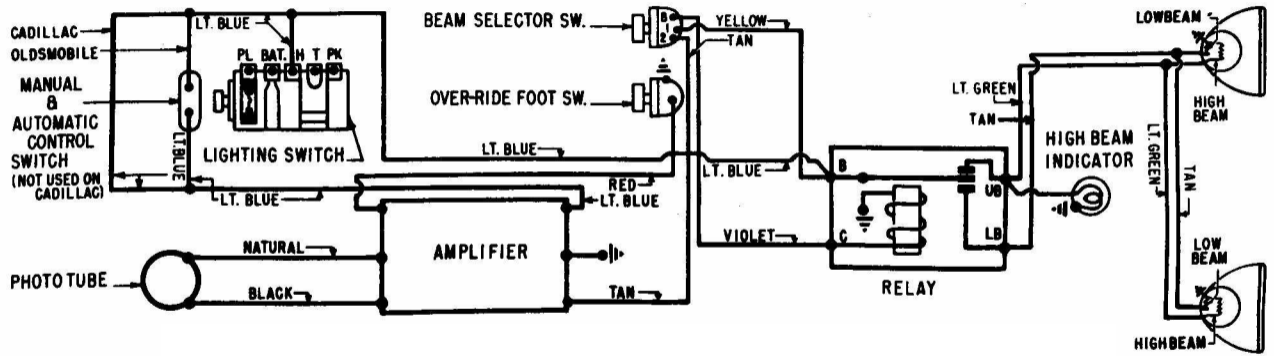

CHEVROLET CORVETTE 1955

CHEVROLET CORVETTE AIR CONDITIONING 1955

CHEVROLET AUTRONIC EYE HEADLIGHT DIMMER 1955

CHEVROLET WINDOW CONTROL (TYPICAL G.M.) 1955

CHEVROLET SEAT CONTROL (TYPICAL G.M.) 1955