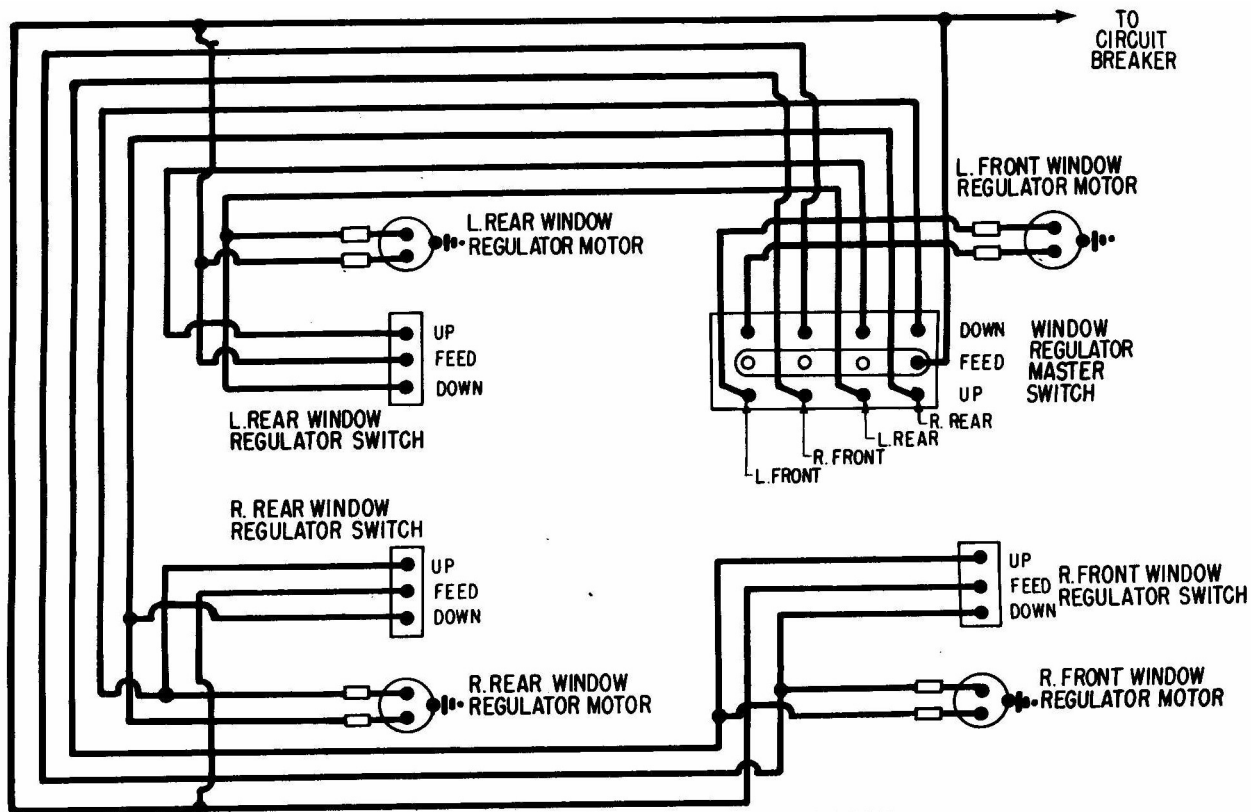

CHEVROLET CORVETTE 1955

CHEVROLET CORVETTE AIR CONDITIONING 1955

CHEVROLET AUTRONIC EYE HEADLIGHT DIMMER 1955

CHEVROLET WINDOW CONTROL (TYPICAL G.M.) 1955

CHEVROLET SEAT CONTROL (TYPICAL G.M.) 1955