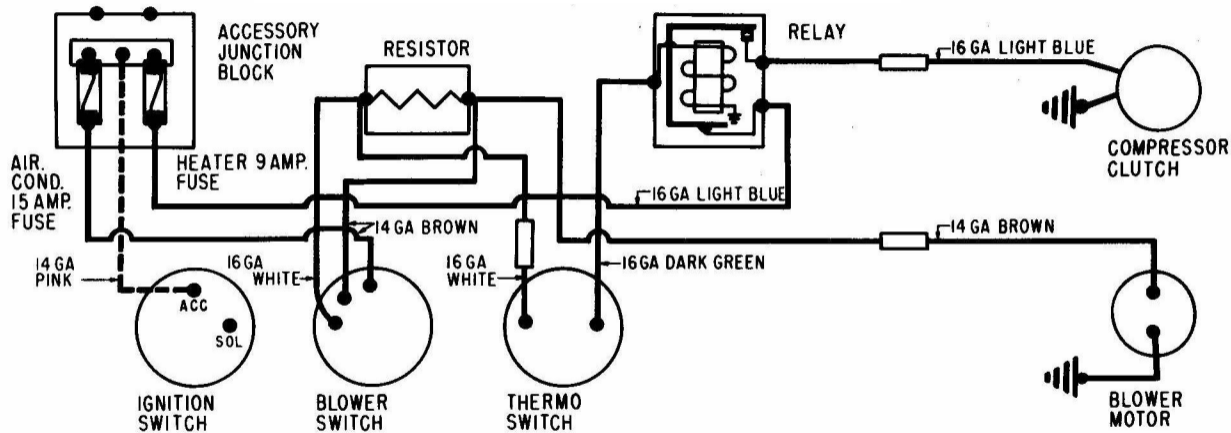

CHEVROLET CORVETTE 1955

CHEVROLET CORVETTE AIR CONDITIONING 1955

CHEVROLET AUTRONIC EYE HEADLIGHT DIMMER 1955

CHEVROLET WINDOW CONTROL (TYPICAL G.M.) 1955

CHEVROLET SEAT CONTROL (TYPICAL G.M.) 1955