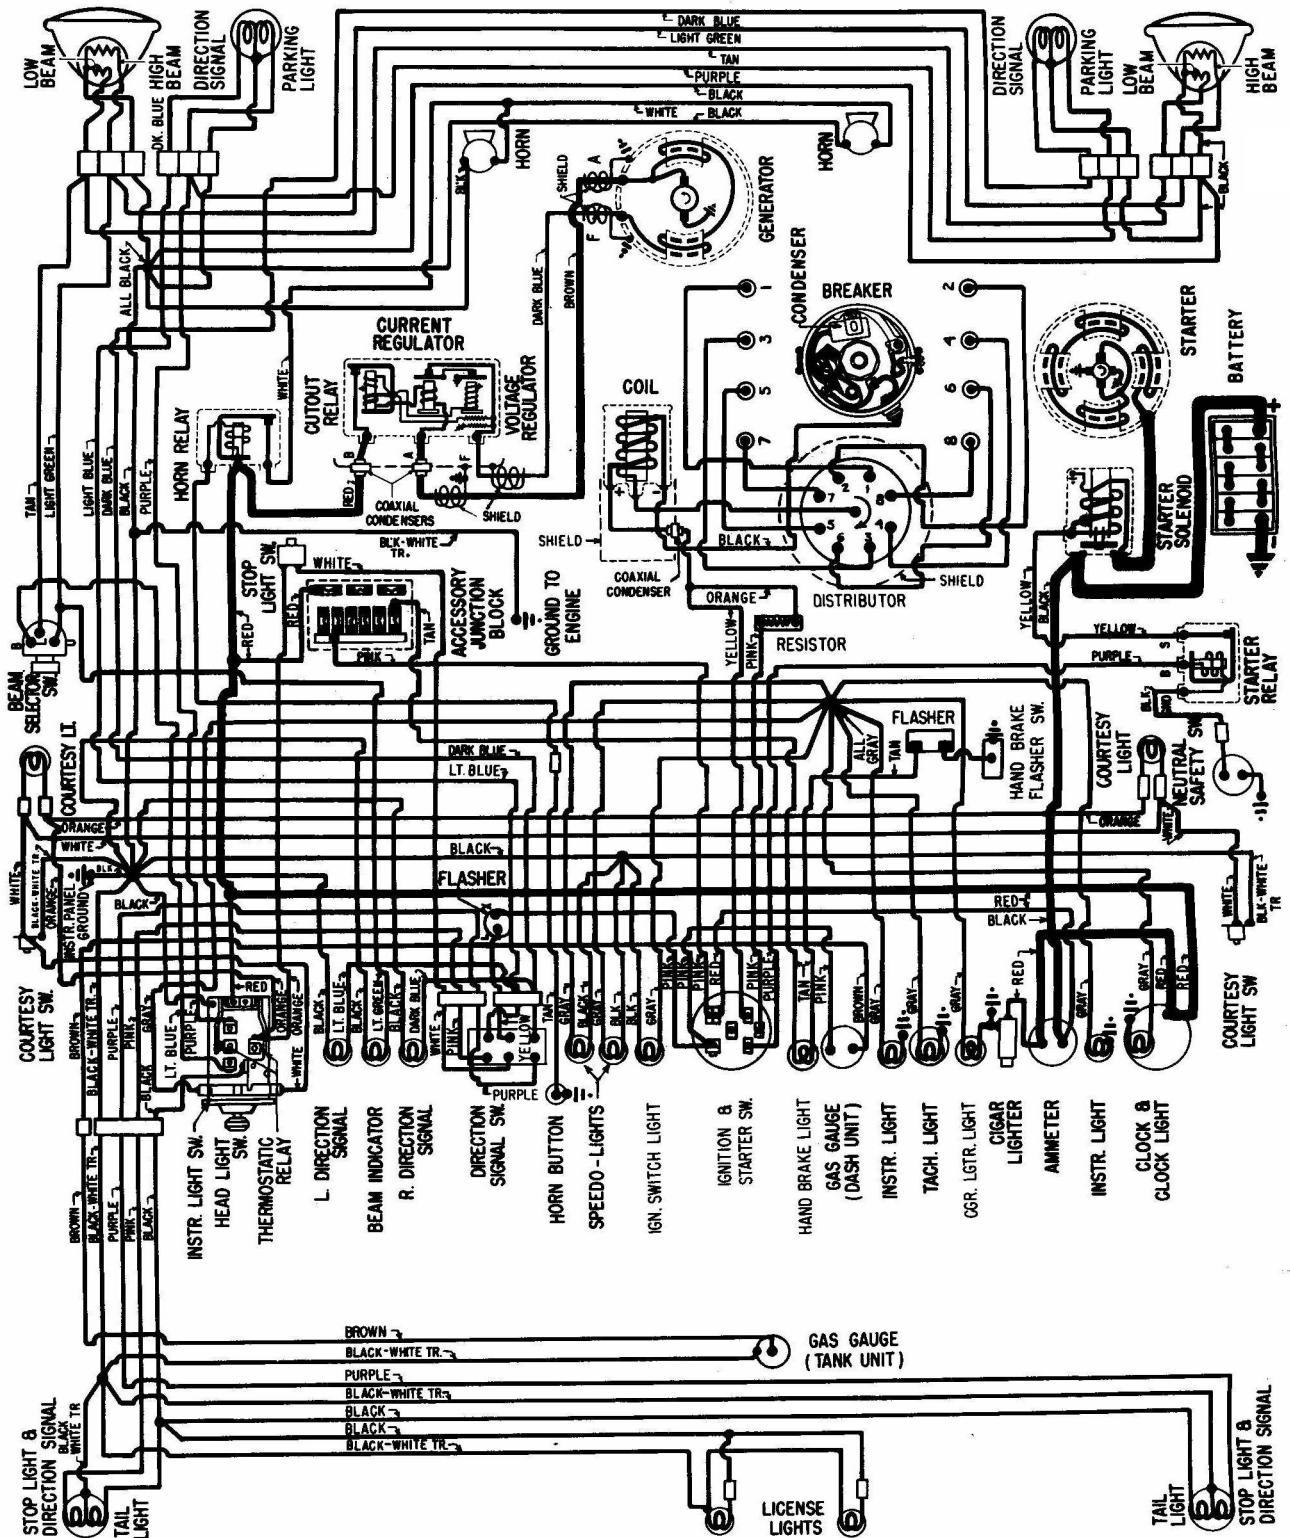

CHEVROLET CORVETTE 1955

CHEVROLET CORVETTE AIR CONDITIONING 1955

CHEVROLET AUTRONIC EYE HEADLIGHT DIMMER 1955

CHEVROLET WINDOW CONTROL (TYPICAL G.M.) 1955

CHEVROLET SEAT CONTROL (TYPICAL G.M.) 1955