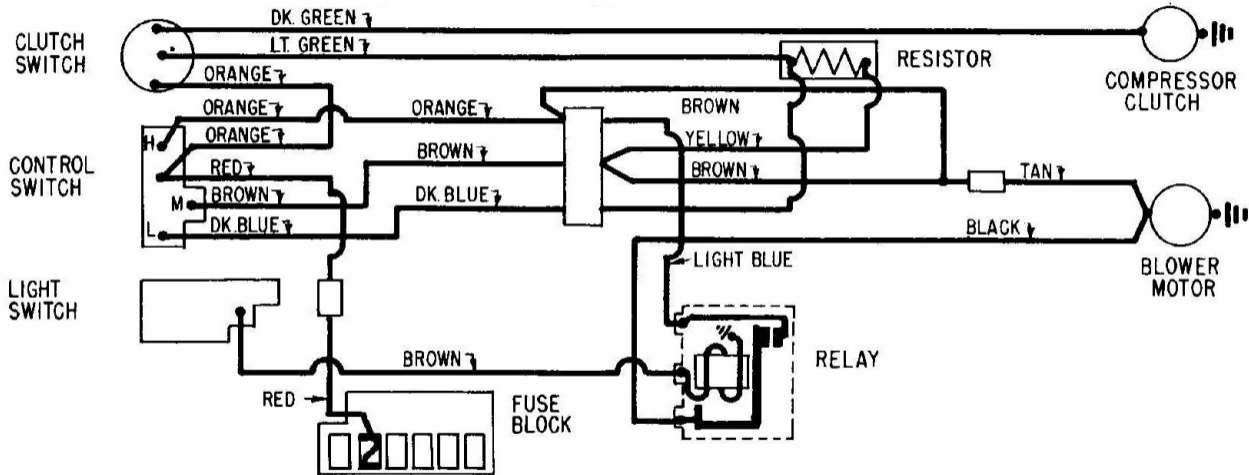

CHEVROLET AIR CONDITIONING CONTROL 1959

TYPICAL AUTRONIC EYE HEADLIGHT DIMMER 1959 FOR CHEVROLET

GM 6-WAY POWER SEAT CONTROL 1959