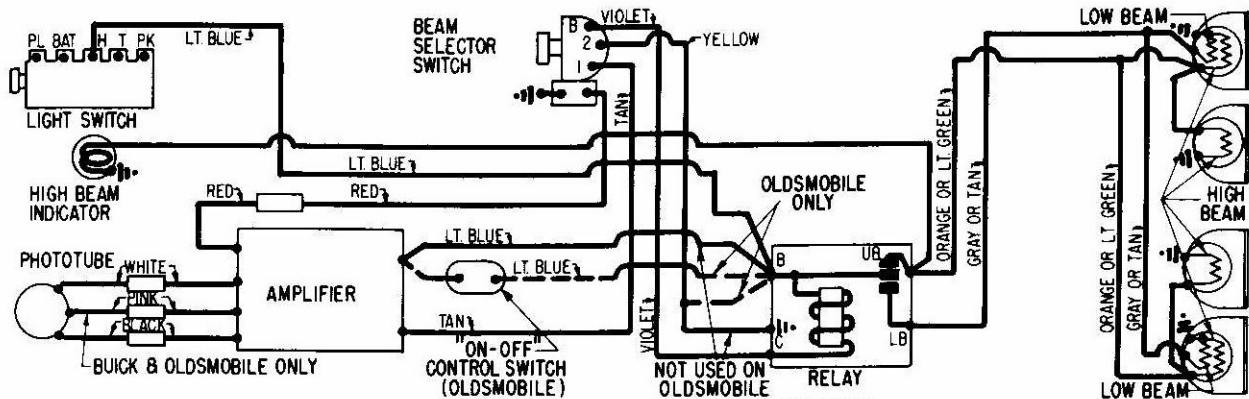

CHEVROLET AIR CONDITIONING CONTROL 1959

TYPICAL AUTRONIC EYE HEADLIGHT DIMMER 1959 FOR CHEVROLET

GM 6-WAY POWER SEAT CONTROL 1959