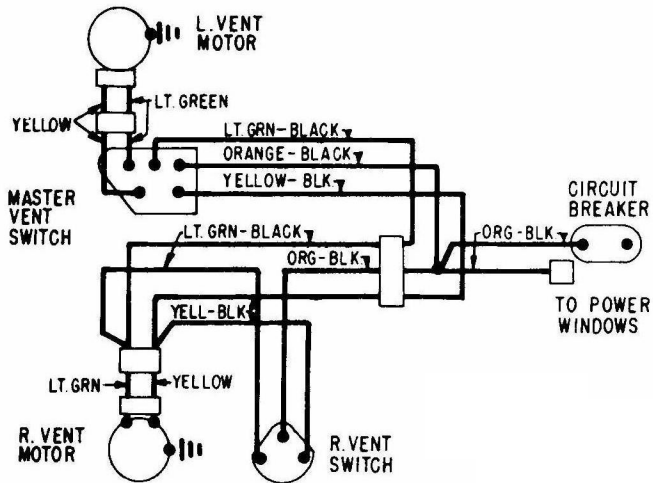

1967 GM POWER VENTS

PONTIAC SHOWN, OTHERS SIMILAR

CHEVY CONSOLE WIRING 1967

GM CRUISE CONTROL 1967