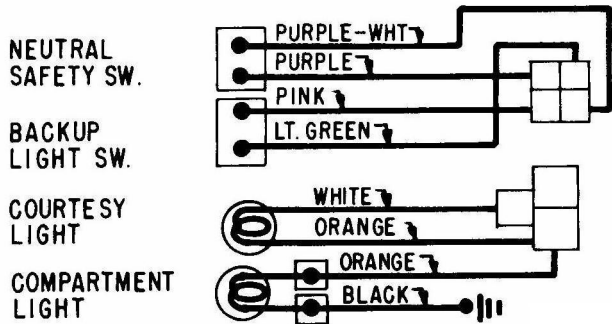

1967 GM POWER VENTS

PONTIAC SHOWN, OTHERS SIMILAR

CHEVY CONSOLE WIRING 1967

GM CRUISE CONTROL 1967