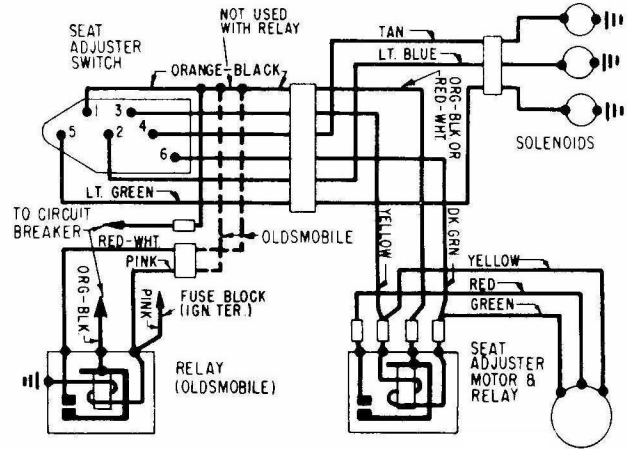

CHEVROLET 1969 CORVETTE

GM POWER SEATS

SWITCH IN ARM REST

GENERAL MOTORS 6-WAY

SWITCH IN SEAT SIDE PANEL

CHEVY CORVETTE TRANSISTOR IGNITION

GM DOOR LOCKS

GM HORN RELAY BUZZER