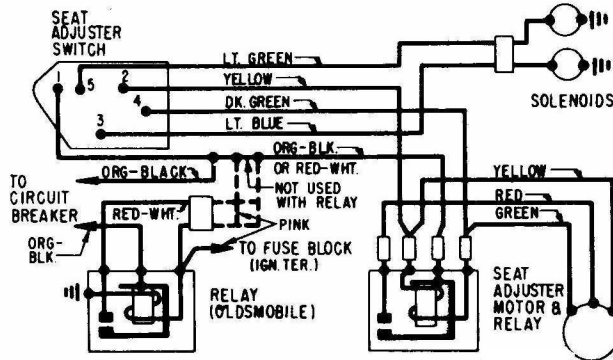

CHEVROLET 1969 CORVETTE

GM POWER SEATS

SWITCH IN ARM REST

GENERAL MOTORS 6-WAY

SWITCH IN SEAT SIDE PANEL

CHEVY CORVETTE TRANSISTOR IGNITION

GM DOOR LOCKS

GM HORN RELAY BUZZER