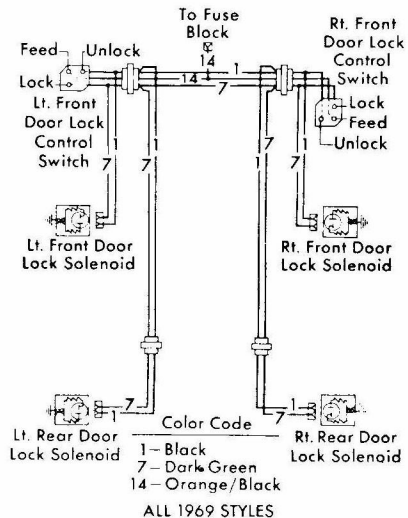

CHEVROLET 1969 CORVETTE

GM POWER SEATS

SWITCH IN ARM REST

GENERAL MOTORS 6-WAY

SWITCH IN SEAT SIDE PANEL

CHEVY CORVETTE TRANSISTOR IGNITION

GM DOOR LOCKS

GM HORN RELAY BUZZER