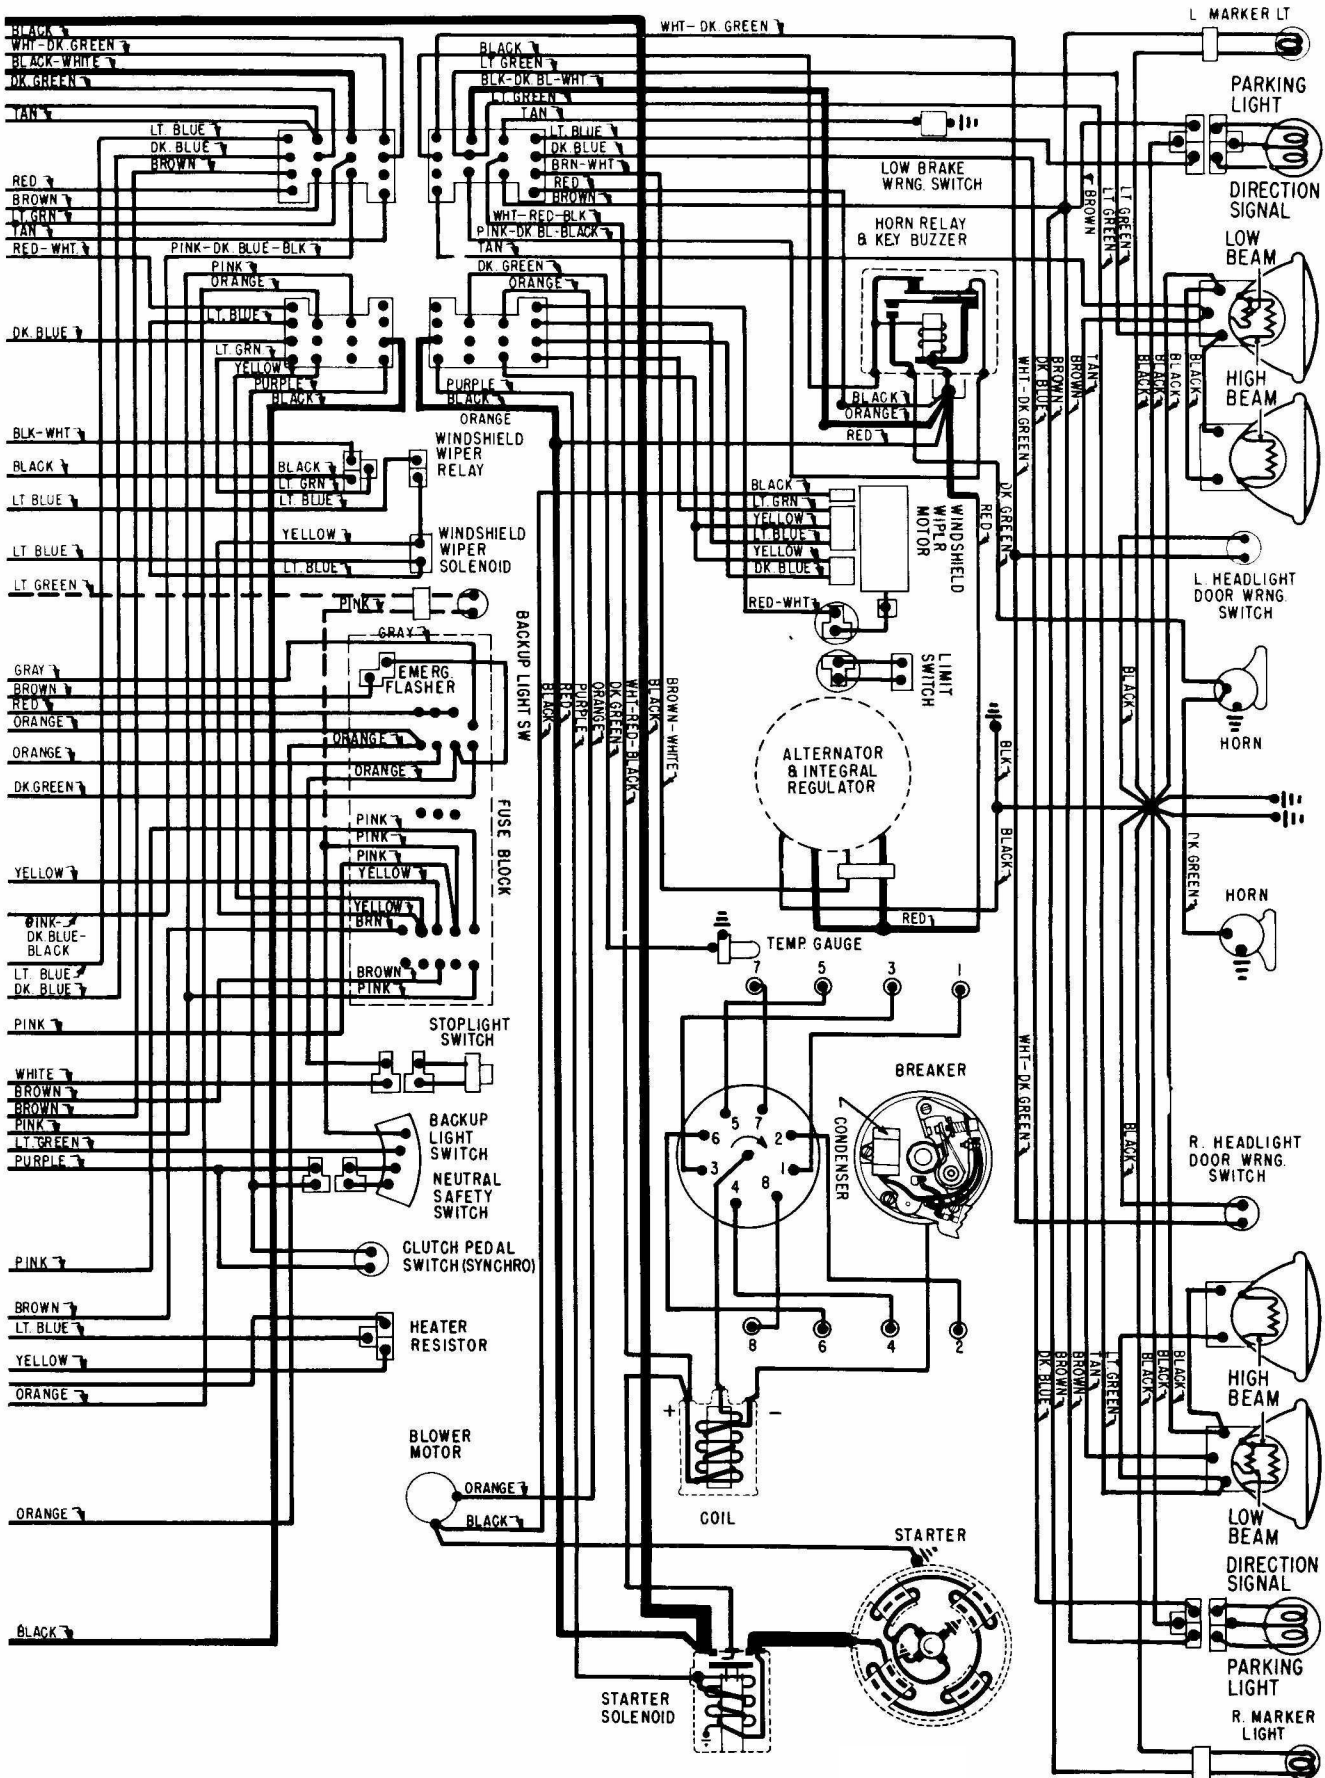

CHEVROLET 1969 CORVETTE

GM POWER SEATS

SWITCH IN ARM REST

GENERAL MOTORS 6-WAY

SWITCH IN SEAT SIDE PANEL

CHEVY CORVETTE TRANSISTOR IGNITION

GM DOOR LOCKS

GM HORN RELAY BUZZER