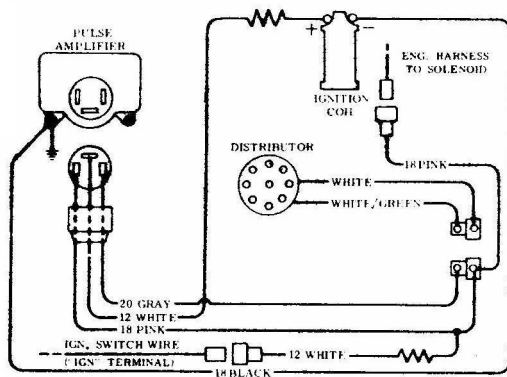

CHEVROLET 1969 CORVETTE

GM POWER SEATS

SWITCH IN ARM REST

GENERAL MOTORS 6-WAY

SWITCH IN SEAT SIDE PANEL

CHEVY CORVETTE TRANSISTOR IGNITION

GM DOOR LOCKS

GM HORN RELAY BUZZER