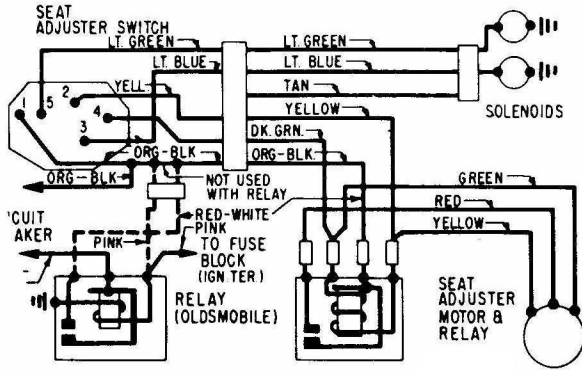

CHEVROLET 1969 CORVETTE

GM POWER SEATS

SWITCH IN ARM REST

GENERAL MOTORS 6-WAY

SWITCH IN SEAT SIDE PANEL

CHEVY CORVETTE TRANSISTOR IGNITION

GM DOOR LOCKS

GM HORN RELAY BUZZER