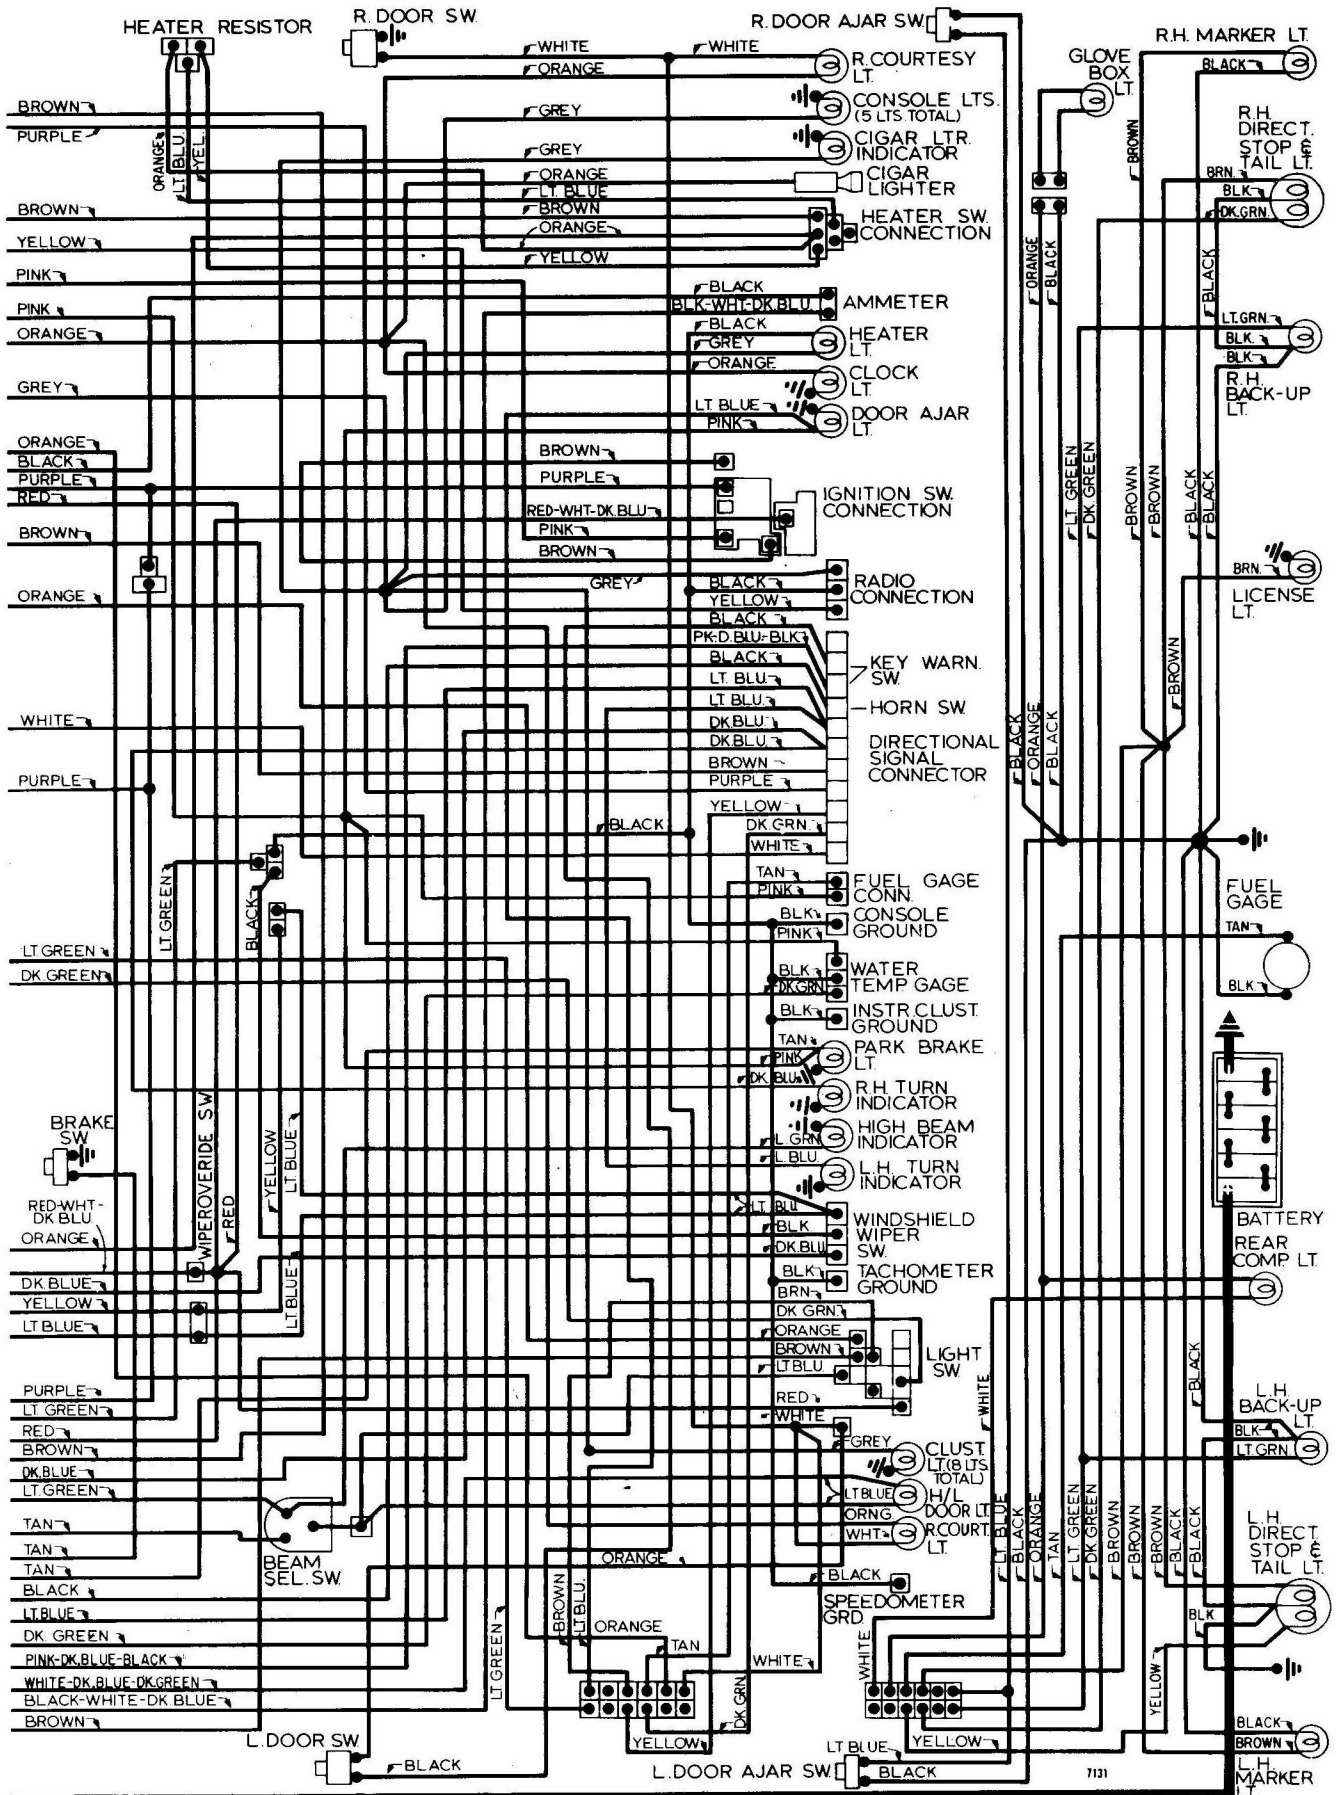

CHEVY CORVETTE 1971

CHEVY CORVETTE 1971

CORVETTE TRANSISTOR IGNITION CIRCUIT

IGNITION PULSE AMPLIFIER

TRANSISTOR IGNITION AMPLIFIER CIRCUIT

**GENERAL MOTORS
4-WAY POWER SEAT WIRING DIAGRAM**

**GENERAL MOTORS
6-WAY POWER SEAT WIRING DIAGRAM**

**GENERAL MOTORS
2-WAY POWER SEAT DIAGRAM**