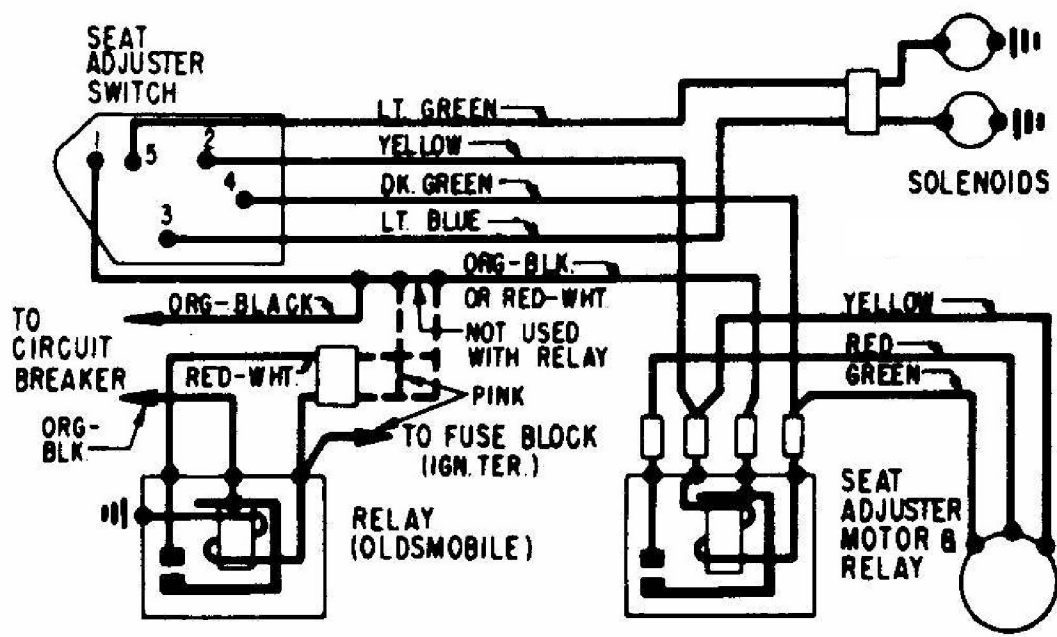

CHEVY CORVETTE 1971

CHEVY CORVETTE 1971

CORVETTE TRANSISTOR IGNITION CIRCUIT

IGNITION PULSE AMPLIFIER

TRANSISTOR IGNITION AMPLIFIER CIRCUIT

**GENERAL MOTORS
4-WAY POWER SEAT WIRING DIAGRAM**

**GENERAL MOTORS
6-WAY POWER SEAT WIRING DIAGRAM**

**GENERAL MOTORS
2-WAY POWER SEAT DIAGRAM**