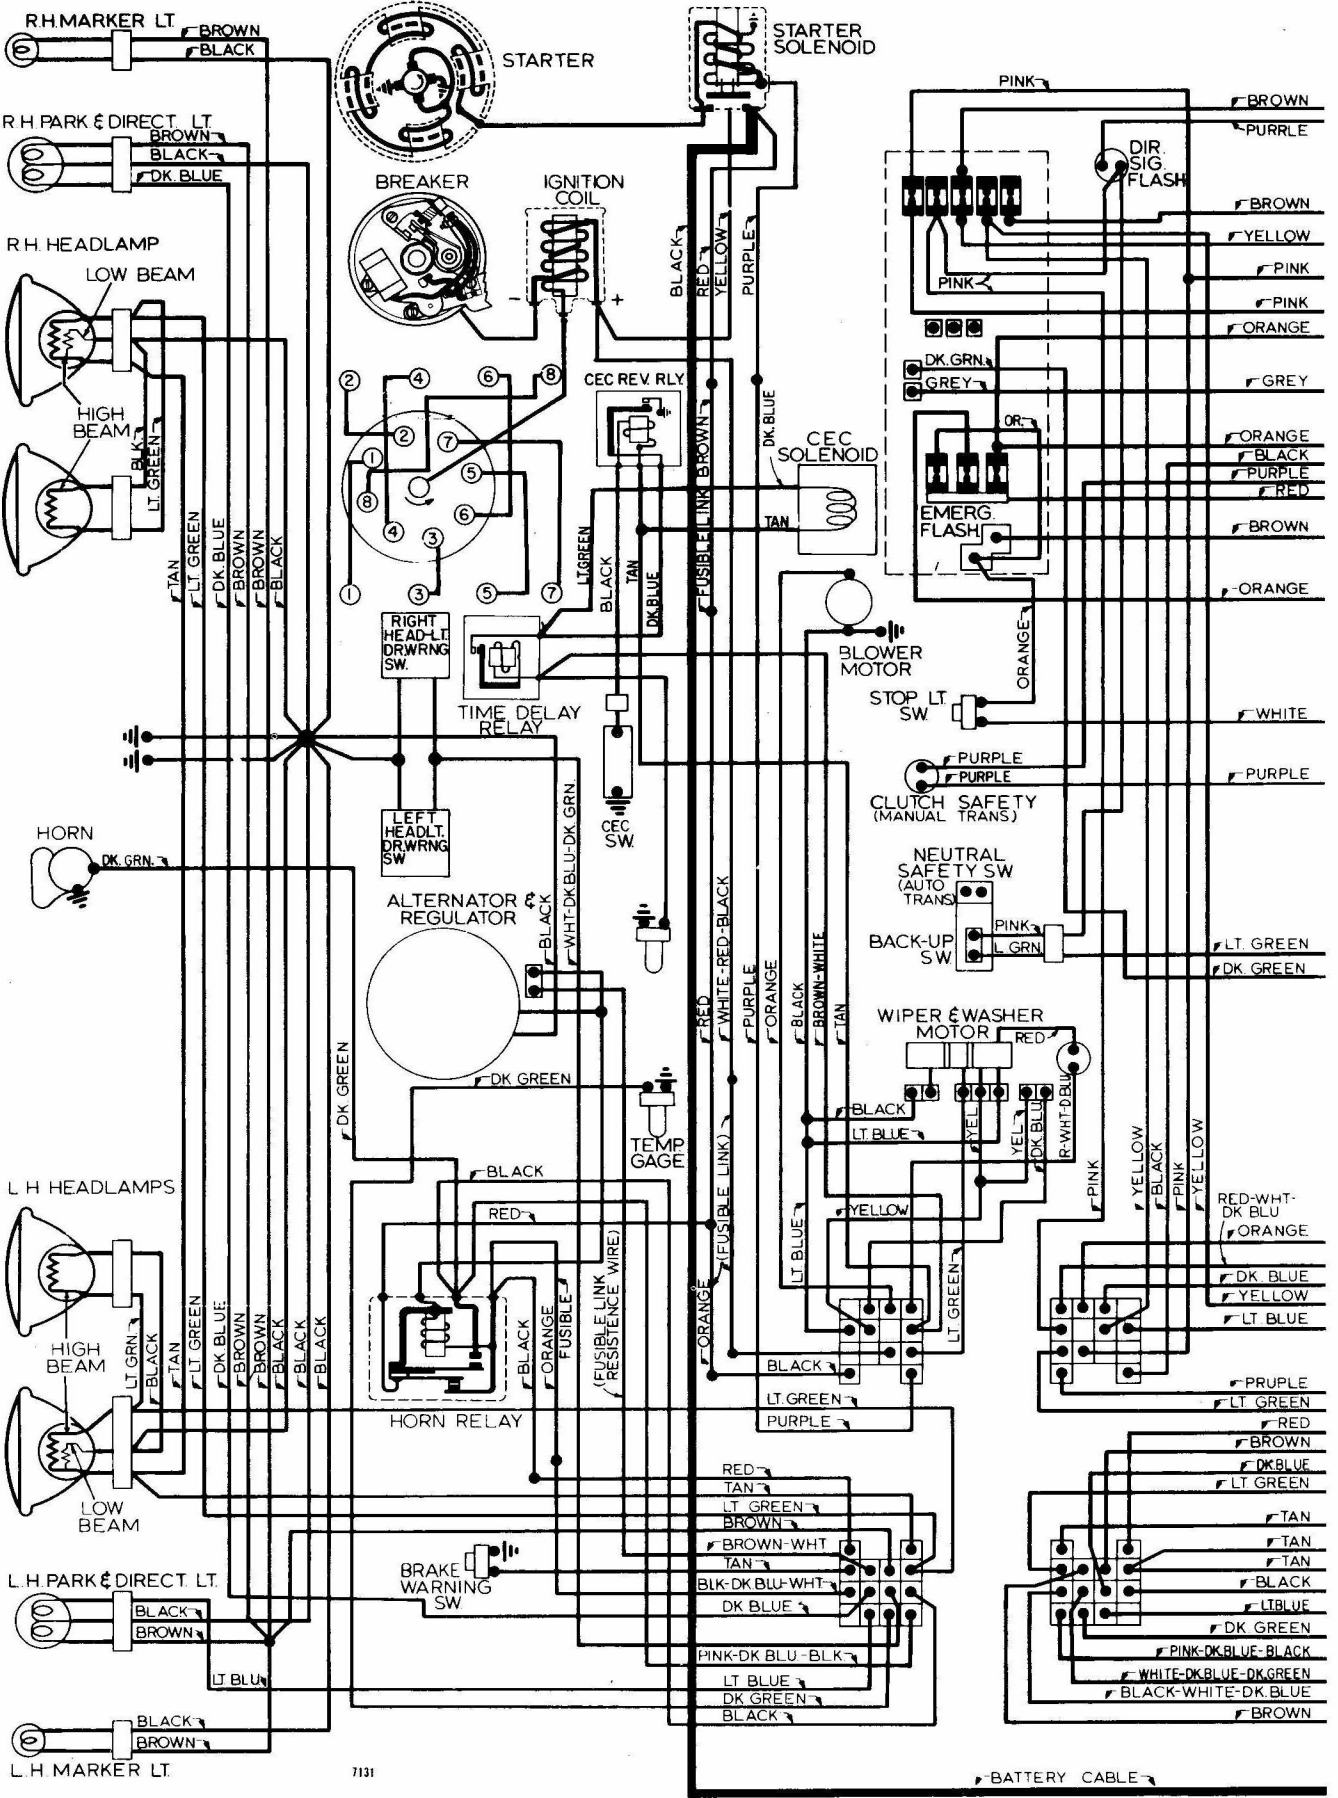

CHEVY CORVETTE 1971

CHEVY CORVETTE 1971

CORVETTE TRANSISTOR IGNITION CIRCUIT

IGNITION PULSE AMPLIFIER

TRANSISTOR IGNITION AMPLIFIER CIRCUIT

**GENERAL MOTORS
4-WAY POWER SEAT WIRING DIAGRAM**

**GENERAL MOTORS
6-WAY POWER SEAT WIRING DIAGRAM**

**GENERAL MOTORS
2-WAY POWER SEAT DIAGRAM**