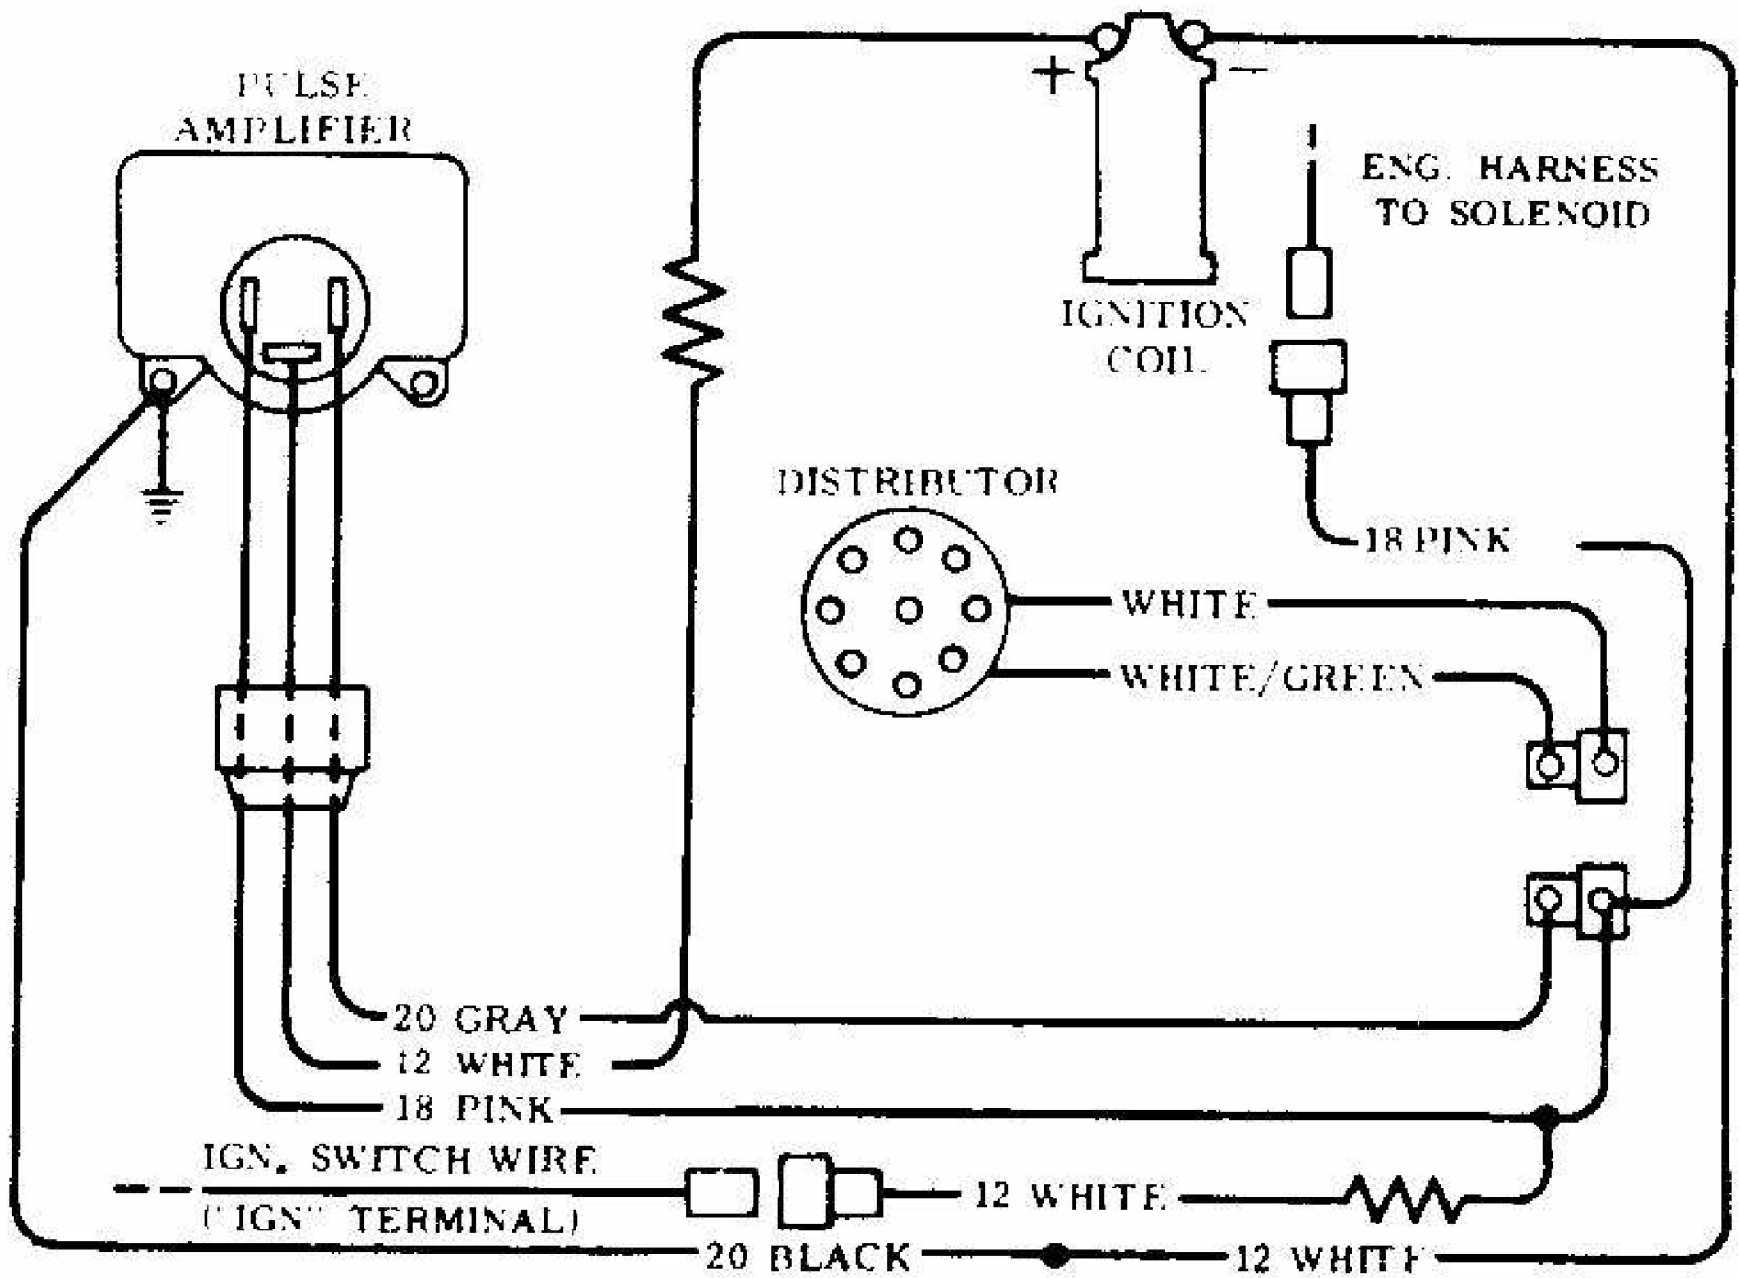

CHEVY CORVETTE 1971

CHEVY CORVETTE 1971

CORVETTE TRANSISTOR IGNITION CIRCUIT

IGNITION PULSE AMPLIFIER

TRANSISTOR IGNITION AMPLIFIER CIRCUIT

**GENERAL MOTORS
4-WAY POWER SEAT WIRING DIAGRAM**

**GENERAL MOTORS
6-WAY POWER SEAT WIRING DIAGRAM**

**GENERAL MOTORS
2-WAY POWER SEAT DIAGRAM**