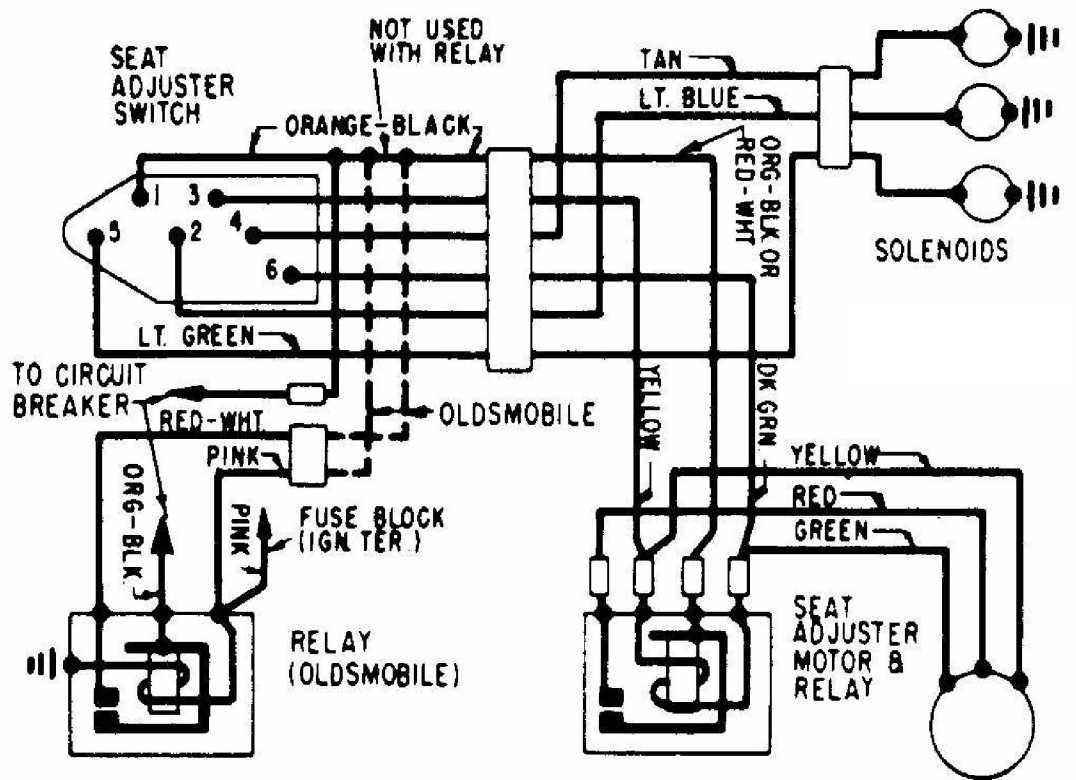

CHEVY CORVETTE 1971

CHEVY CORVETTE 1971

CORVETTE TRANSISTOR IGNITION CIRCUIT

IGNITION PULSE AMPLIFIER

TRANSISTOR IGNITION AMPLIFIER CIRCUIT

**GENERAL MOTORS
4-WAY POWER SEAT WIRING DIAGRAM**

**GENERAL MOTORS
6-WAY POWER SEAT WIRING DIAGRAM**

**GENERAL MOTORS
2-WAY POWER SEAT DIAGRAM**