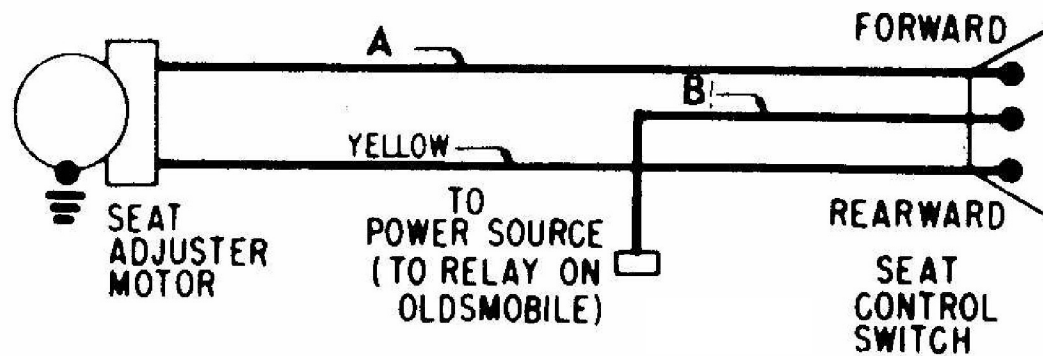

CHEVY CORVETTE 1971

CHEVY CORVETTE 1971

CORVETTE TRANSISTOR IGNITION CIRCUIT

IGNITION PULSE AMPLIFIER

TRANSISTOR IGNITION AMPLIFIER CIRCUIT

**GENERAL MOTORS
4-WAY POWER SEAT WIRING DIAGRAM**

**GENERAL MOTORS
6-WAY POWER SEAT WIRING DIAGRAM**

**GENERAL MOTORS
2-WAY POWER SEAT DIAGRAM**