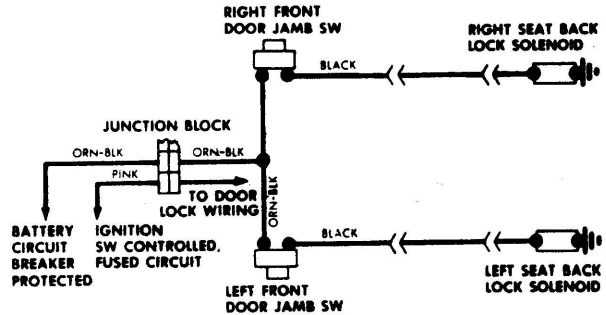

GENERAL MOTORS BUZZER WIRING

1976 Power Seat Controls

**GENERAL MOTORS 4-WAY & 6-WAY
POWER SEAT WIRING**

1976 Power Seat Controls

**GENERAL MOTORS
TWO-WAY POWER SEAT WIRING**

**GENERAL MOTORS
SEAT BACK LATCH WIRING**

1976 Turn Signal & Hazard Flasher Systems

ALL CAR MODELS TURN SIGNAL & HAZARD WARNING WIRING (TYPICAL)