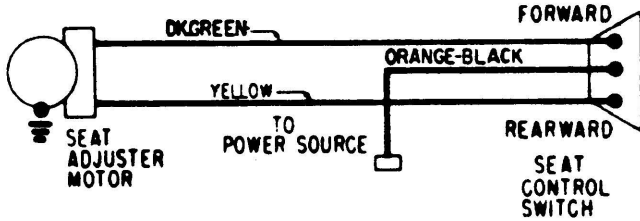

Corvette

1976 Chevrolet

1976 Chevrolet

Corvette

1976 Electric Windshield Wipers

**GENERAL MOTORS ROUND-MOTOR
WIPER SYSTEM WIRING**

**GENERAL MOTORS SQUARE-MOTOR
WIPER SYSTEM WIRING**

**GENERAL MOTORS PULSE CONTROL
WIPER SYSTEM WIRING**

GENERAL MOTORS BUZZER WIRING

1976 Power Seat Controls

**GENERAL MOTORS 4-WAY & 6-WAY
POWER SEAT WIRING**

1976 Power Seat Controls

**GENERAL MOTORS
TWO-WAY POWER SEAT WIRING**

**GENERAL MOTORS
SEAT BACK LATCH WIRING**