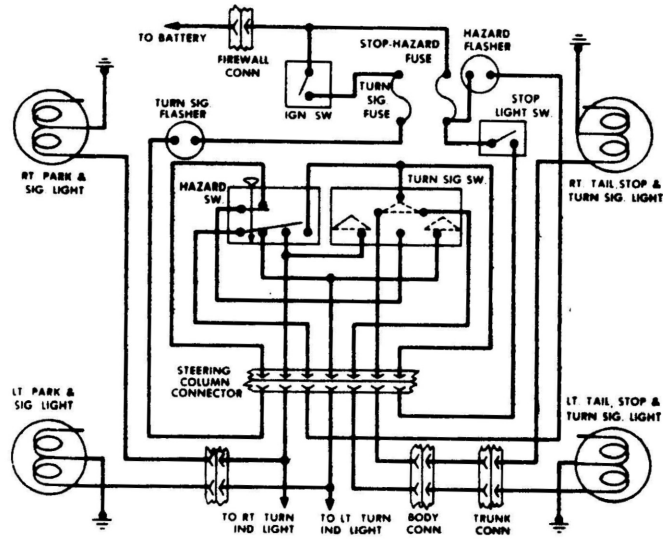

GENERAL MOTORS BUZZER WIRING

1976 Power Seat Controls

**GENERAL MOTORS 4-WAY & 6-WAY
POWER SEAT WIRING**

1976 Power Seat Controls

**GENERAL MOTORS
TWO-WAY POWER SEAT WIRING**

**GENERAL MOTORS
SEAT BACK LATCH WIRING**

1976 Turn Signal & Hazard Flasher Systems

ALL CAR MODELS TURN SIGNAL & HAZARD WARNING WIRING (TYPICAL)