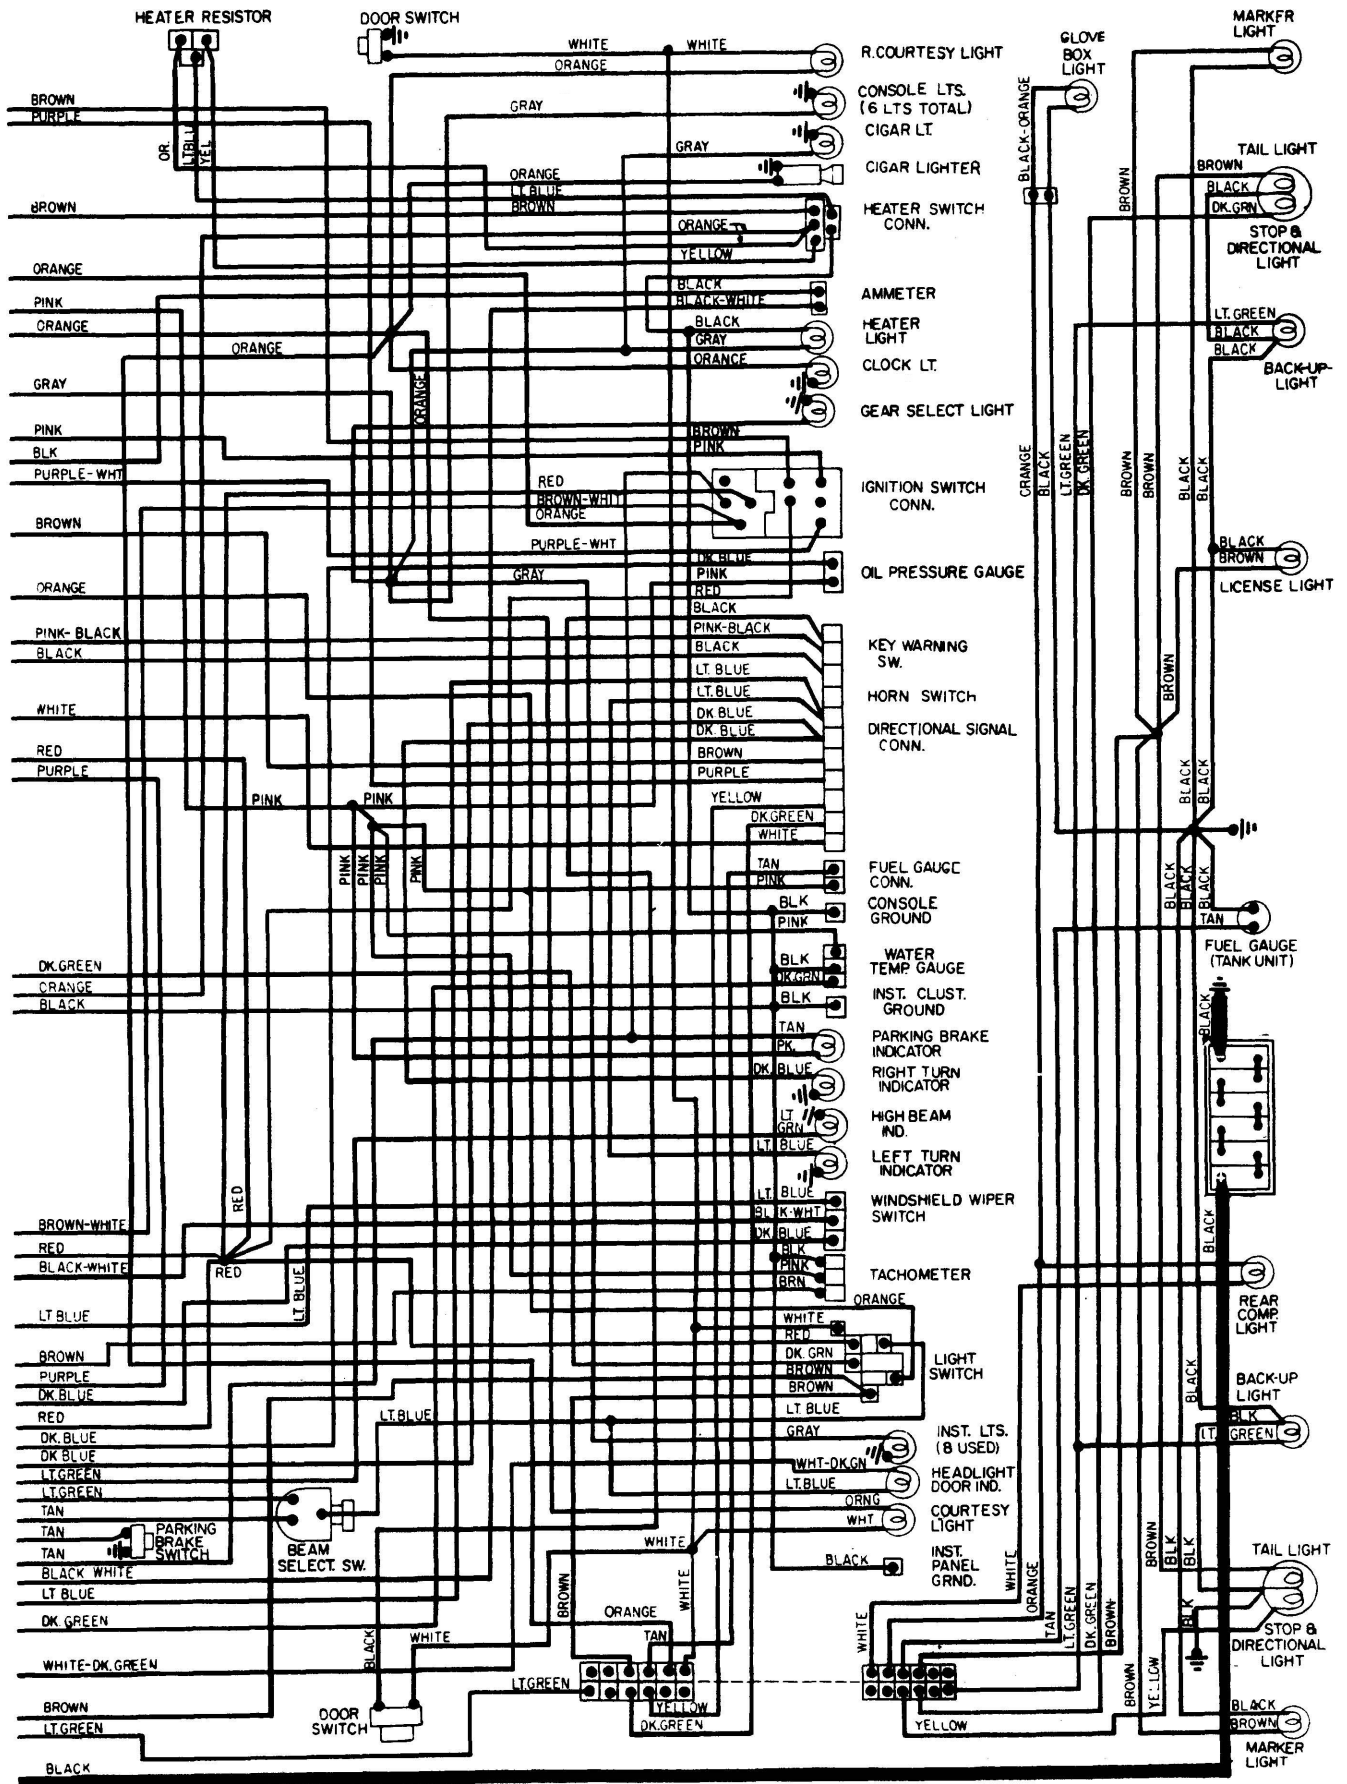

Corvette

1976 Chevrolet

1976 Chevrolet

Corvette

1976 Electric Windshield Wipers

**GENERAL MOTORS ROUND-MOTOR
WIPER SYSTEM WIRING**

**GENERAL MOTORS SQUARE-MOTOR
WIPER SYSTEM WIRING**

**GENERAL MOTORS PULSE CONTROL
WIPER SYSTEM WIRING**

GENERAL MOTORS BUZZER WIRING

1976 Power Seat Controls

**GENERAL MOTORS 4-WAY & 6-WAY
POWER SEAT WIRING**

1976 Power Seat Controls

**GENERAL MOTORS
TWO-WAY POWER SEAT WIRING**

**GENERAL MOTORS
SEAT BACK LATCH WIRING**

1976 Turn Signal & Hazard Flasher Systems

ALL CAR MODELS TURN SIGNAL & HAZARD WARNING WIRING (TYPICAL)