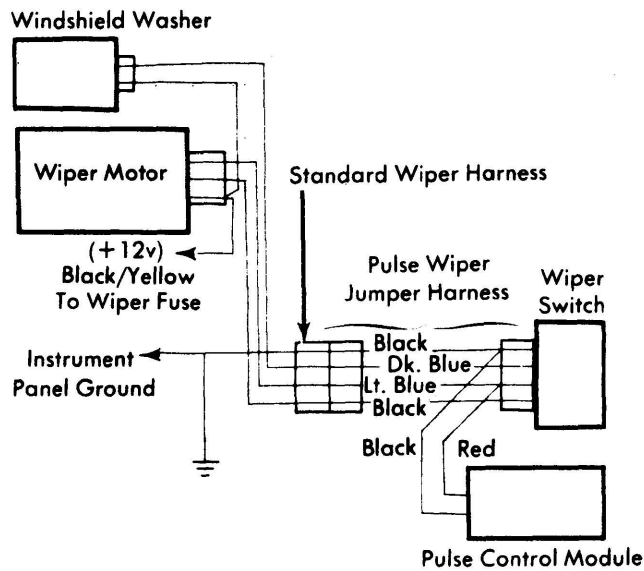

1976 Electric Windshield Wipers

**GENERAL MOTORS ROUND-MOTOR
WIPER SYSTEM WIRING**

**GENERAL MOTORS SQUARE-MOTOR
WIPER SYSTEM WIRING**