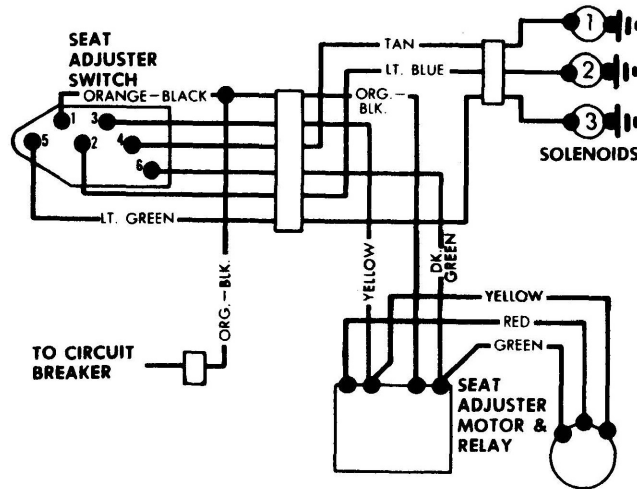

Corvette

1976 Chevrolet

1976 Chevrolet

Corvette

1976 Electric Windshield Wipers

**GENERAL MOTORS ROUND-MOTOR
WIPER SYSTEM WIRING**

**GENERAL MOTORS SQUARE-MOTOR
WIPER SYSTEM WIRING**

**GENERAL MOTORS PULSE CONTROL
WIPER SYSTEM WIRING**

GENERAL MOTORS BUZZER WIRING

1976 Power Seat Controls

**GENERAL MOTORS 4-WAY & 6-WAY
POWER SEAT WIRING**

1976 Power Seat Controls

**GENERAL MOTORS
TWO-WAY POWER SEAT WIRING**

**GENERAL MOTORS
SEAT BACK LATCH WIRING**

1976 Turn Signal & Hazard Flasher Systems

ALL CAR MODELS TURN SIGNAL & HAZARD WARNING WIRING (TYPICAL)