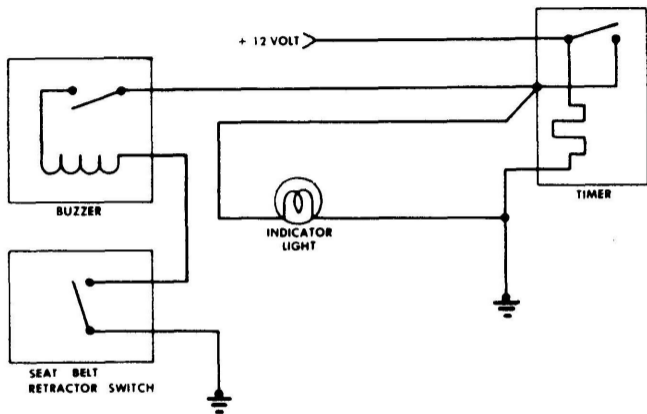

GENERAL MOTORS BUZZER WIRING

1976 Power Seat Controls

**GENERAL MOTORS 4-WAY & 6-WAY
POWER SEAT WIRING**

1976 Power Seat Controls

**GENERAL MOTORS
TWO-WAY POWER SEAT WIRING**

**GENERAL MOTORS
SEAT BACK LATCH WIRING**

1976 Turn Signal & Hazard Flasher Systems

ALL CAR MODELS TURN SIGNAL & HAZARD WARNING WIRING (TYPICAL)