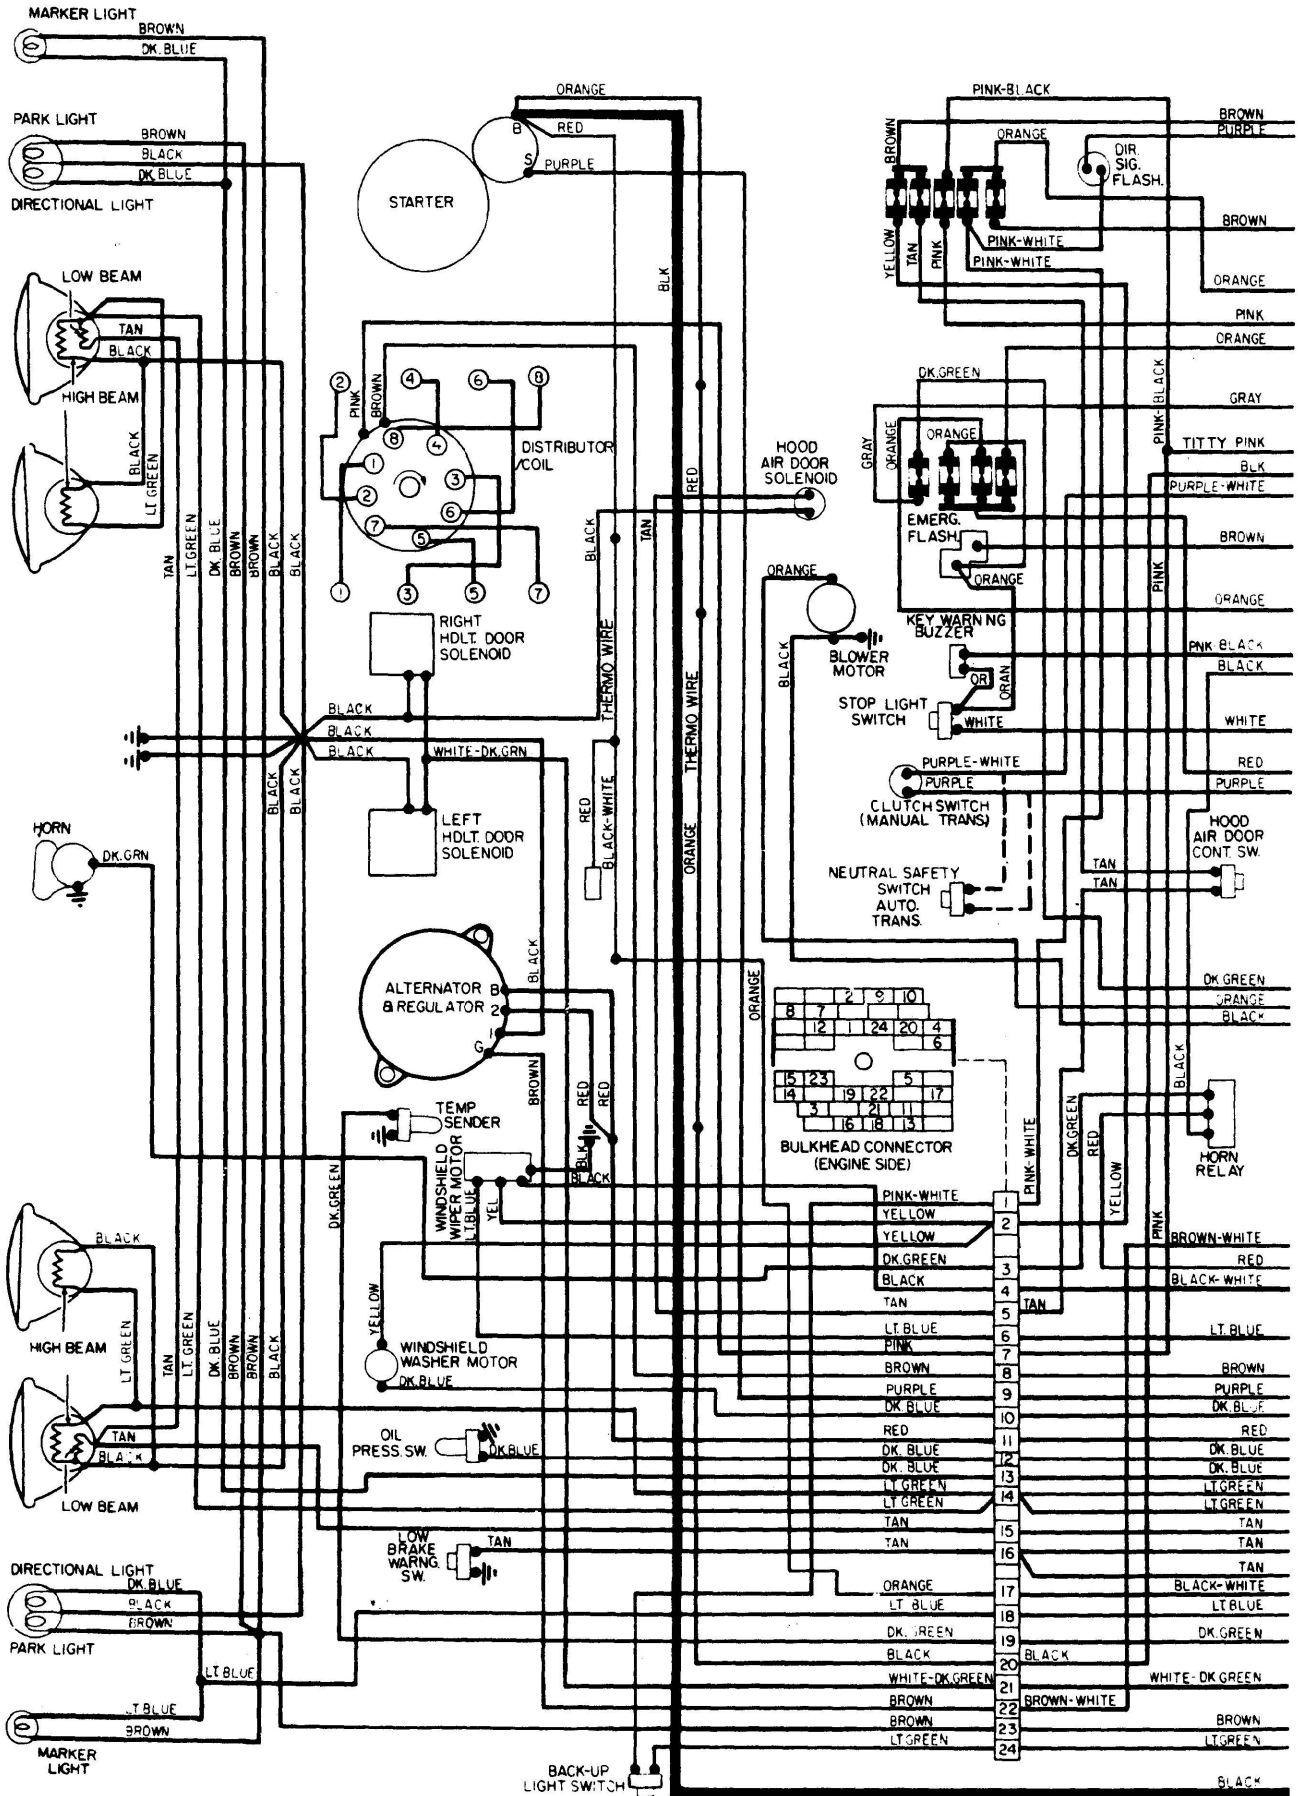

Corvette

1976 Chevrolet

1976 Chevrolet

Corvette

1976 Electric Windshield Wipers

**GENERAL MOTORS ROUND-MOTOR
WIPER SYSTEM WIRING**

**GENERAL MOTORS SQUARE-MOTOR
WIPER SYSTEM WIRING**

**GENERAL MOTORS PULSE CONTROL
WIPER SYSTEM WIRING**

GENERAL MOTORS BUZZER WIRING

1976 Power Seat Controls

**GENERAL MOTORS 4-WAY & 6-WAY
POWER SEAT WIRING**

1976 Power Seat Controls

**GENERAL MOTORS
TWO-WAY POWER SEAT WIRING**

**GENERAL MOTORS
SEAT BACK LATCH WIRING**

1976 Turn Signal & Hazard Flasher Systems

ALL CAR MODELS TURN SIGNAL & HAZARD WARNING WIRING (TYPICAL)