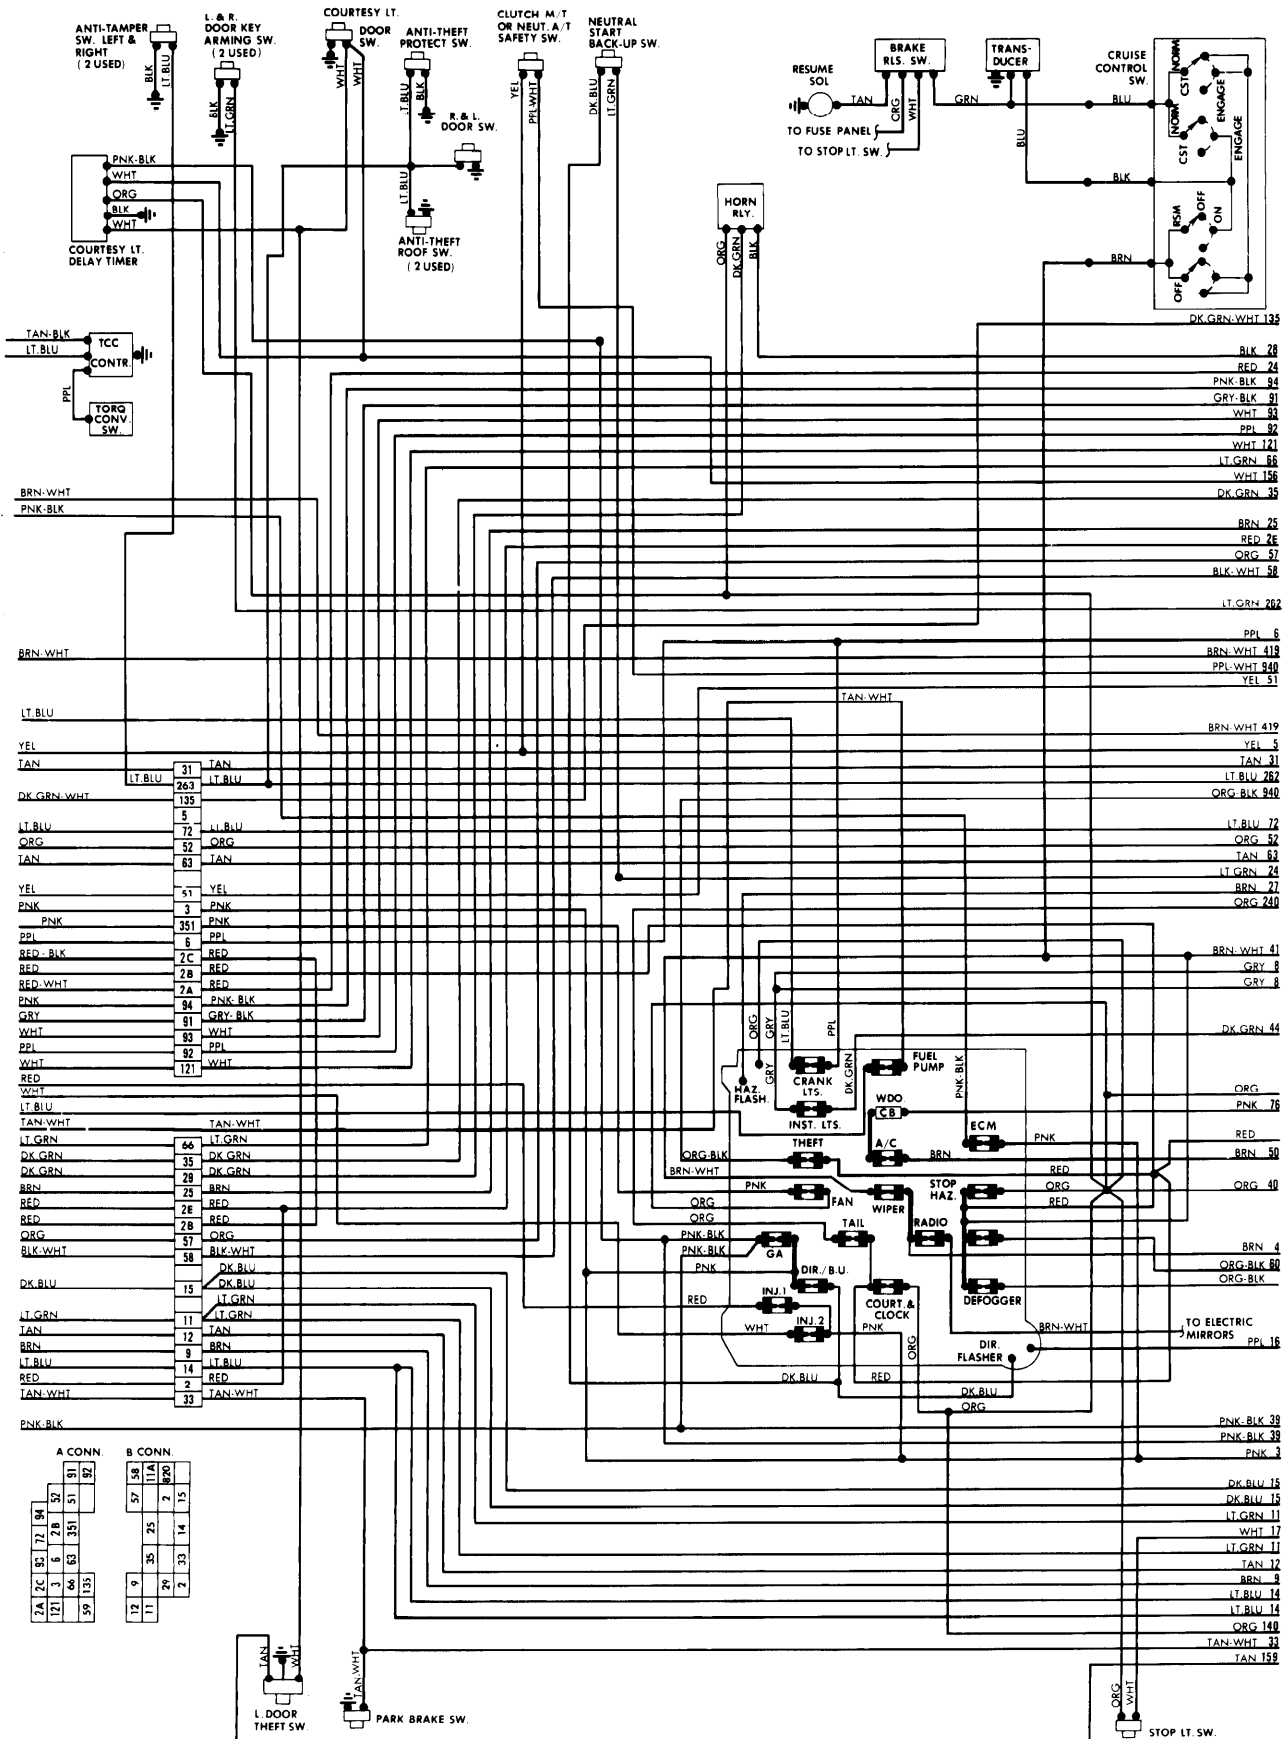

1982

Corvette

ENGINE COMPARTMENT

1982

Corvette

FUSE BLOCK & UNDERDASH

1982

Corvette